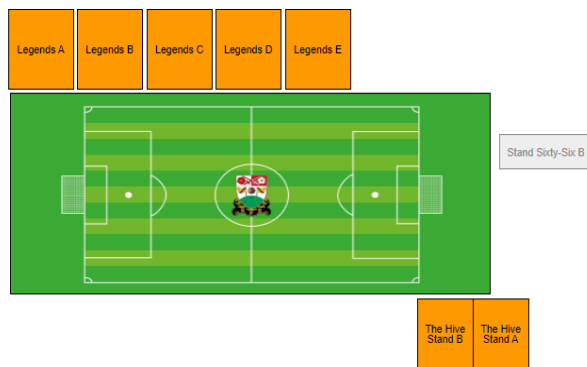

Select the Stand/Block which your regularly allocated season ticket seat is located in.

Choose an area / seat (Home) [Change to Away](#)

Please click on the area/seat you would like to book from the map below. Grey coloured areas and seats are not available online for this event. If the area you require is not available online please contact the Ticket Office on 0208 381 3800 to purchase tickets.

BARNET FC v BOREHAM WOOD FC

[Add tickets for a different event to your basket](#)