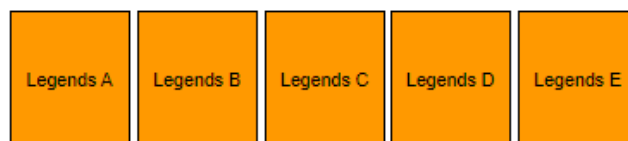

30 October 2021 17:20 kickoff

[Book Now](#)

Select the area of Legends stand you would like your seats to be in

## BARNET FC v ALDERSHOT TOWN

[Add tickets for a different event to your basket](#)

Choose your seat by clicking any 2 seats in GREEN to select them and have them change to BLUE to show your selection.